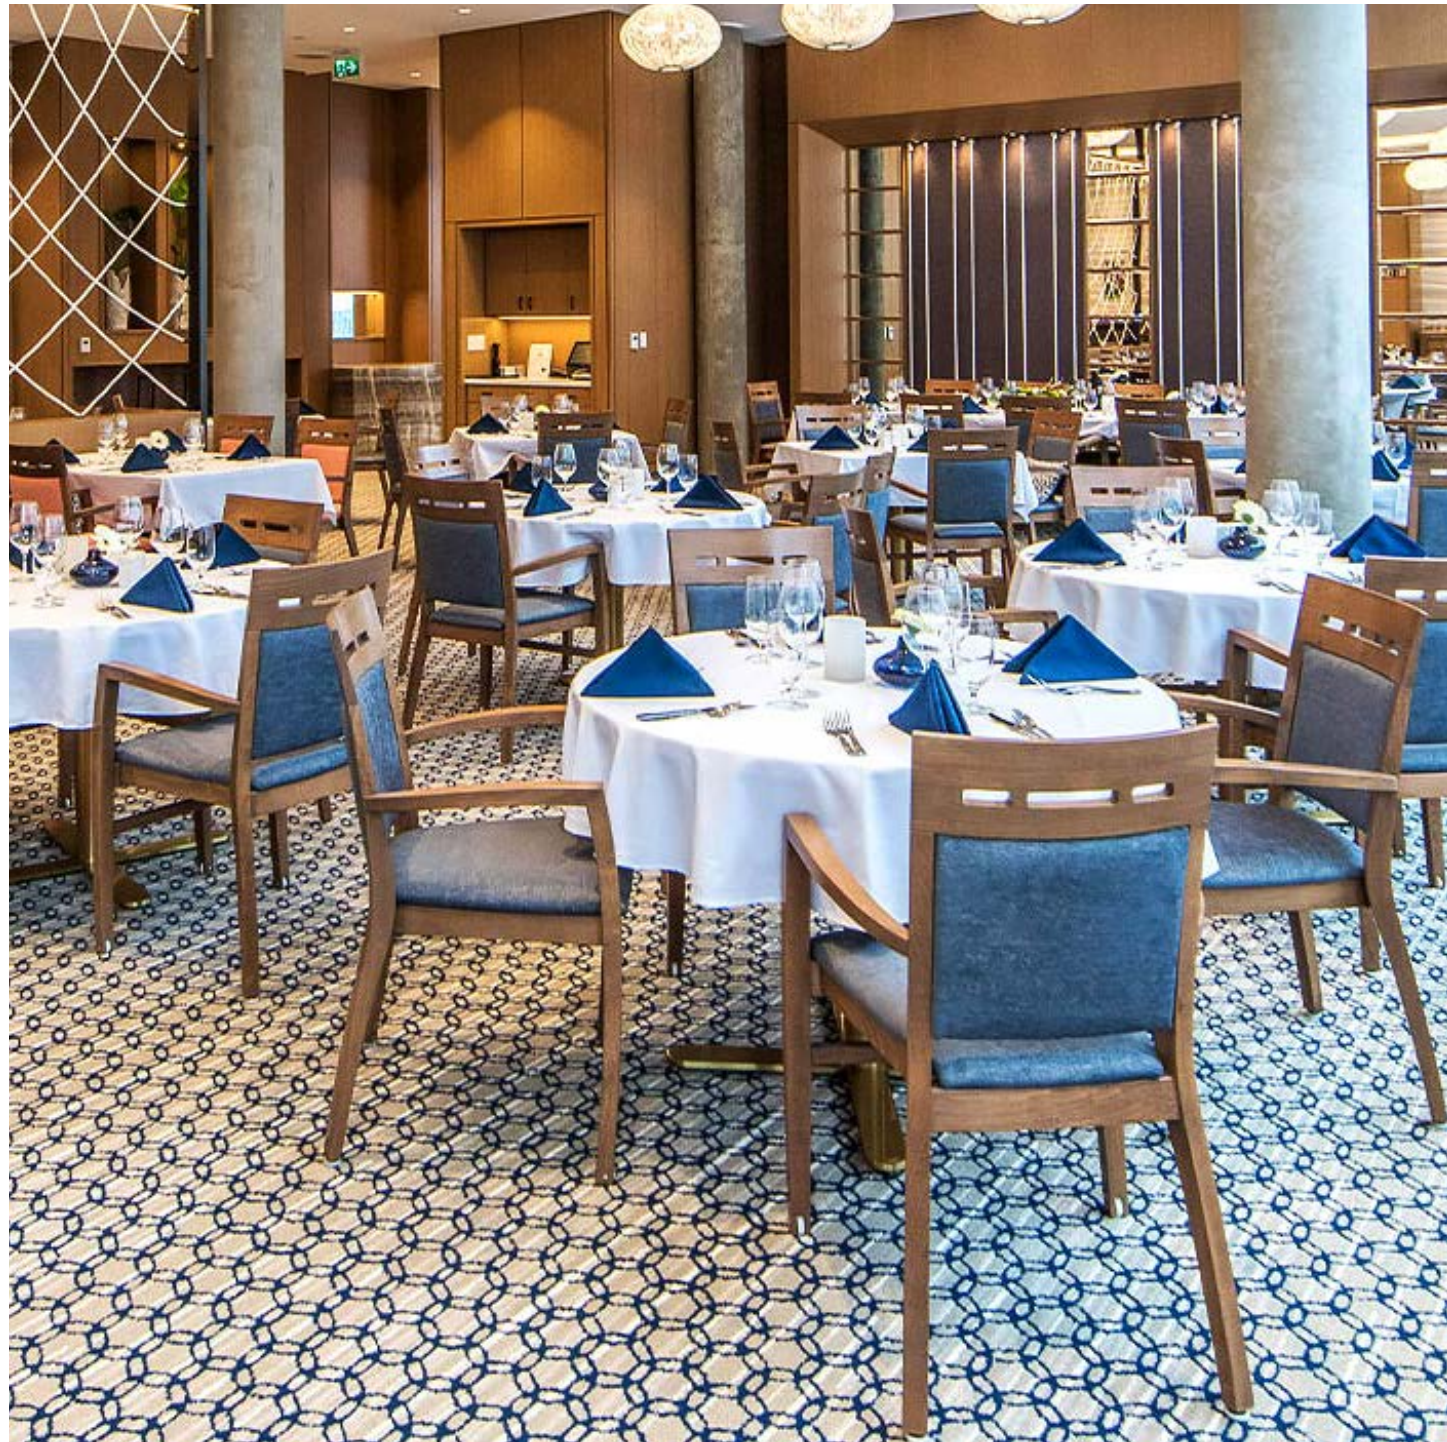

Solid Wood, Powder Coated Metal Frame

Solid Wood Waterfall Edge

Drop-Leaf Laminate Table

Wood Table with Decorative Table Base

Conference Table with Electrical USB Outlets