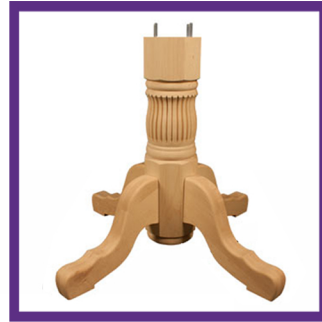

TABLE PEDESTAL OPTIONS

MISSION

CRAFTSMAN

SHALLOWFORD

COVENTRY

TRADITIONAL

REEDED

TRANSITIONAL

CONTEMPORARY SQUARE

CONTEMPORARY COLUMN

VICTORIAN DOUBLE

TRADITIONAL TRESTLE

TRANSITIONAL TRESTLE

OLD WORLD DOUBLE

TIMELESS

SHAKER