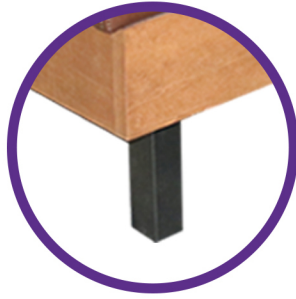

BOOTH LEG OPTIONS

**HERE ARE A FEW EXAMPLES OF THE MANY LEGS OPTIONS AVAILABLE.
FOR MORE STYLES, FEEL FREE TO CONTACT CUSTOMER SERVICE.**

4 SIDED TAPERED SQUARE FOOT

ROMAN FOOT

ROUND BUN FOOT

TAPERED FOOT

CONTEMPORARY FUSION FOOT

**DU PONT VANITY LEG
BLACK OR CHROME**

**MADISON VANITY FOOT
BLACK OR CHROME**

**2" DIAMETER ADJUSTABLE
METAL LEG
BLACK OR CHROME**

**1 1/2" SQUARE METAL LEG
WITH ADJUSTABLE GLIDE
BLACK**

U-SHAPE HAIRPIN LEG

HAIRPIN LEG

BOOTH LEG OPTIONS

TAPERED WOOD LEGS

SQUARE METAL LEGS

DIAMETER METAL LEGS

DU PONT VANITY LEG

MADISON VANITY FOOT

HAIRPIN LEGS