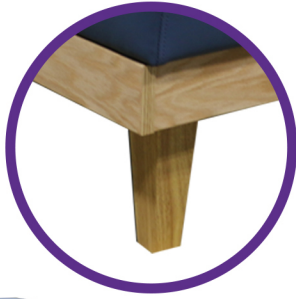

BOOTH LEG OPTIONS

TAPERED WOOD LEGS